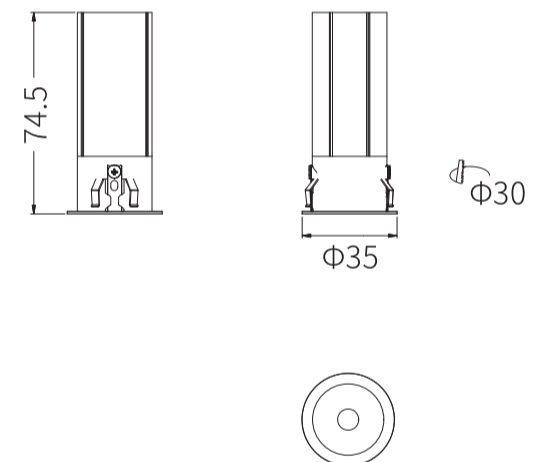

Type

Recessed

Single Line Diagram

Recessed

VELORA W TRM

Velora W TRM Fixture has:

- Luminaire housing of die-cast- aluminium
- Round recessed spotlight with effortless installation
- Surface powder coated
- COB (Chip on Board) technology
- Technology for maximum efficiency
- For specific areas or to accentuate a feature
- Zero multiple shadows
- LED with effective colour rendering
- Overflowing colours with soft light and shadow
- Interpretation of the real environment light and colours
- High colour rendering

Light Distribution

Direct

CRI \geq 90/95

TUNABLE WHITE

VELORA W TRM

VELORA W TRM 30

Product order code	System Power	Dimensions
4065-  1	5W	Outer Dia =35mm Cutout Dia = 30mm H = 74.5mm

Order Options